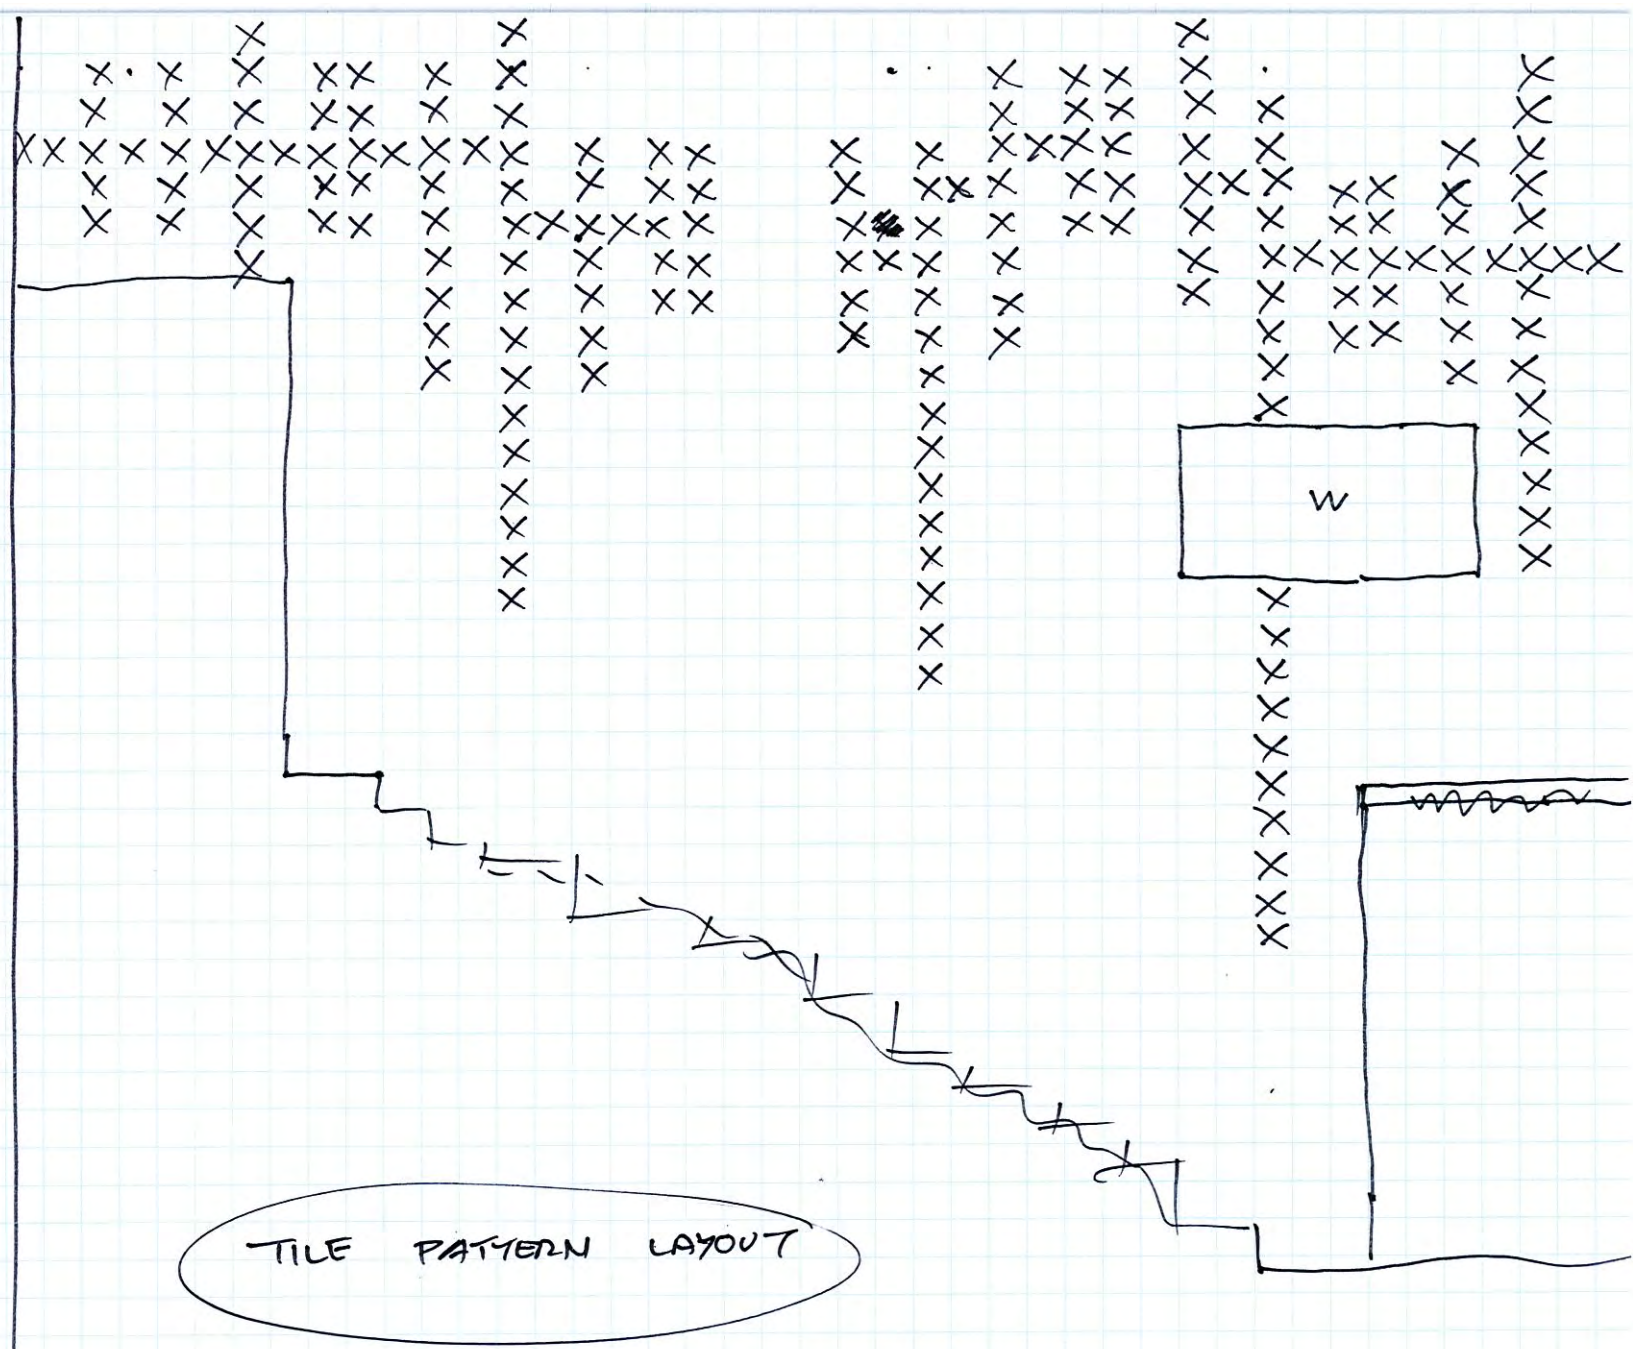

ABP.
JAPANESE ROOM
TILE MURAL
FIRE ESCAPE STAIRS.

TILE PATTERN LAYOUT

PETER ASHFORD.

22/11/12.
SHEET 1/3.

ABP - JAPANESE ROOM
 TILE MURAL
 FIRE ESCAPE STAIR

153 mm / tile incl. gaps.

* TILE GRID NUMBERS ≠ DIMENSIONS

JAPANESE ROOM
Mosaic Tile Mural
Fire Escape Stairwell