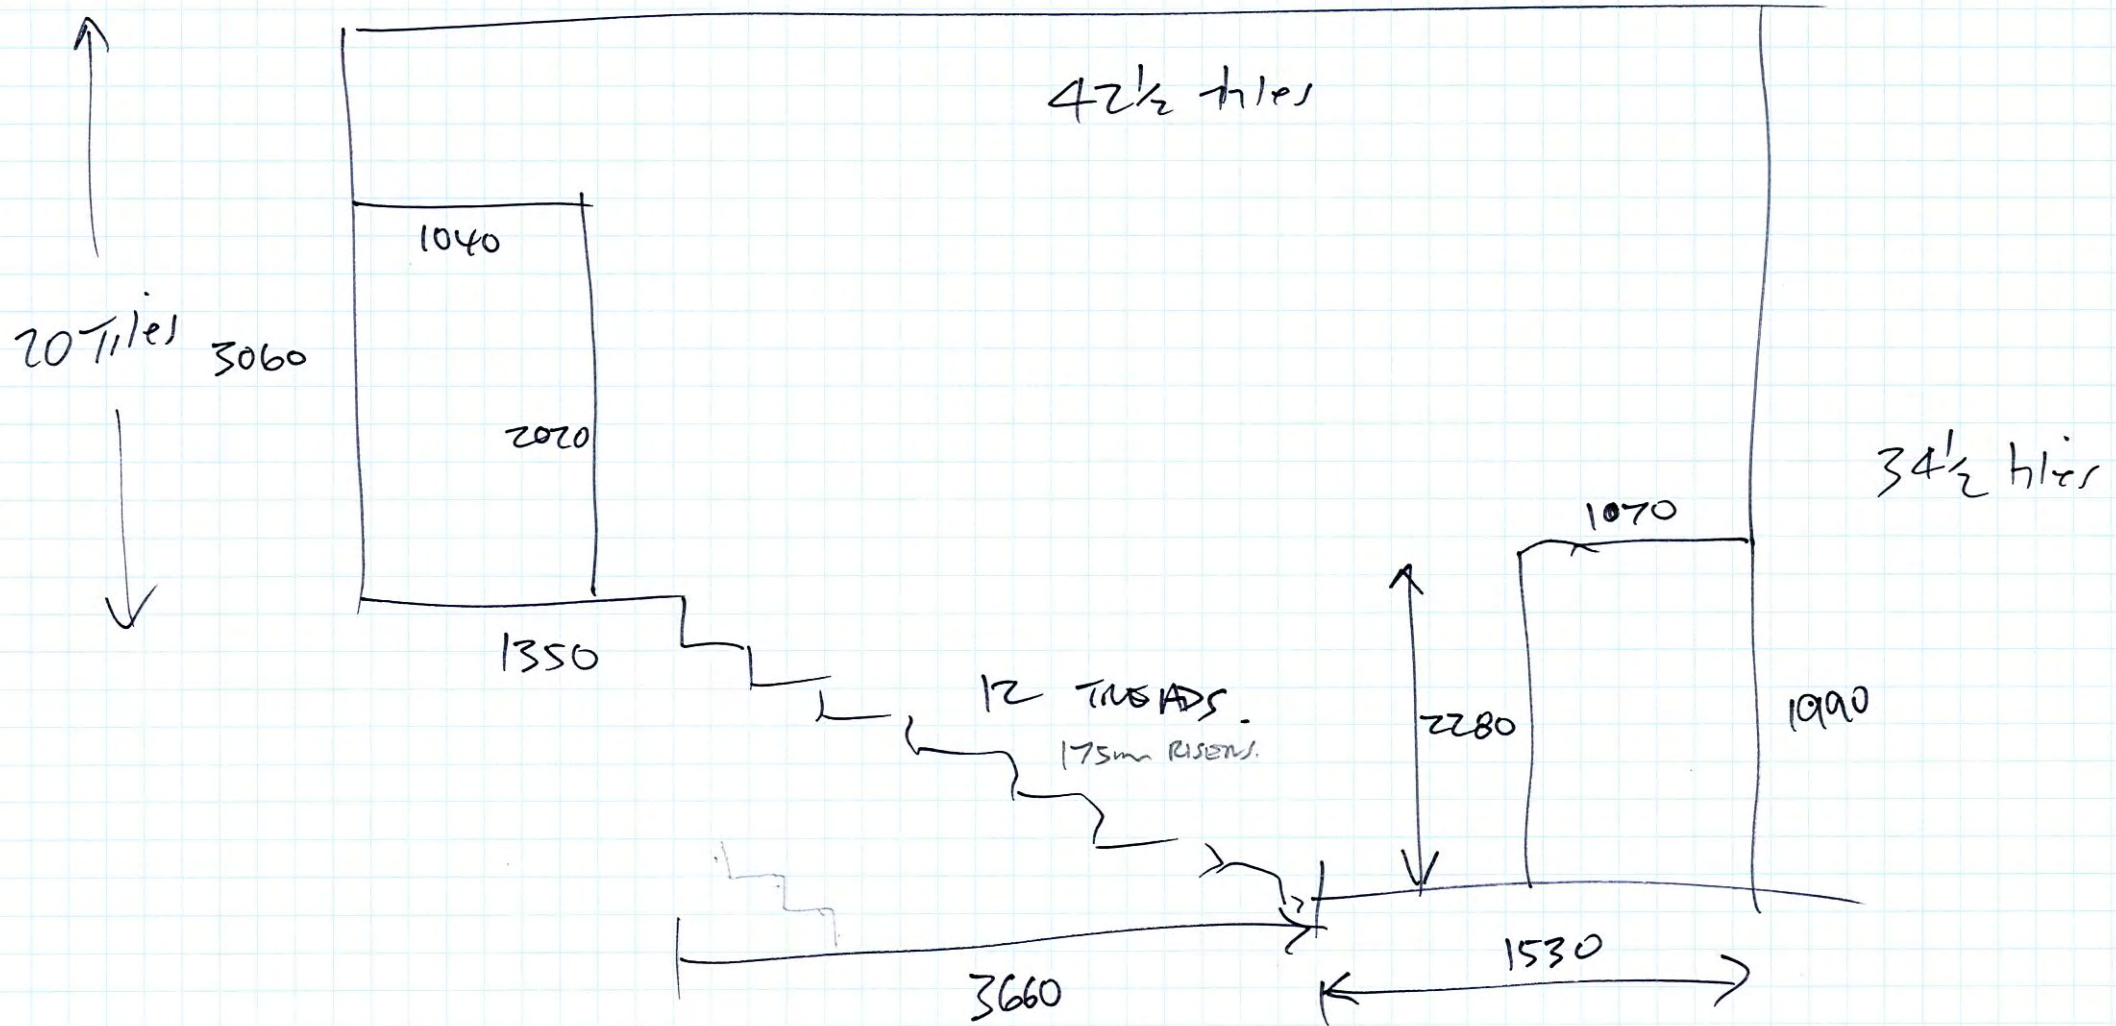

ABP.
JAPANESE ROOM
TILE MURAL
FIRE ESCAPE STAIRS.

TILE PATTERN LAYOUT

PETER ASHFORD.

22/11/12.
SHEET 1/3.

ABP - JAPANESE ROOM
 TILE MURAL
 FIRE ESCAPE STAIR

153 mm / tile incl. gaps.

* TILE GRID NUMBERS ≠ DIMENSIONS

JAPANESE ROOM
Mosaic Tile Mural
Fire Escape Stairwell