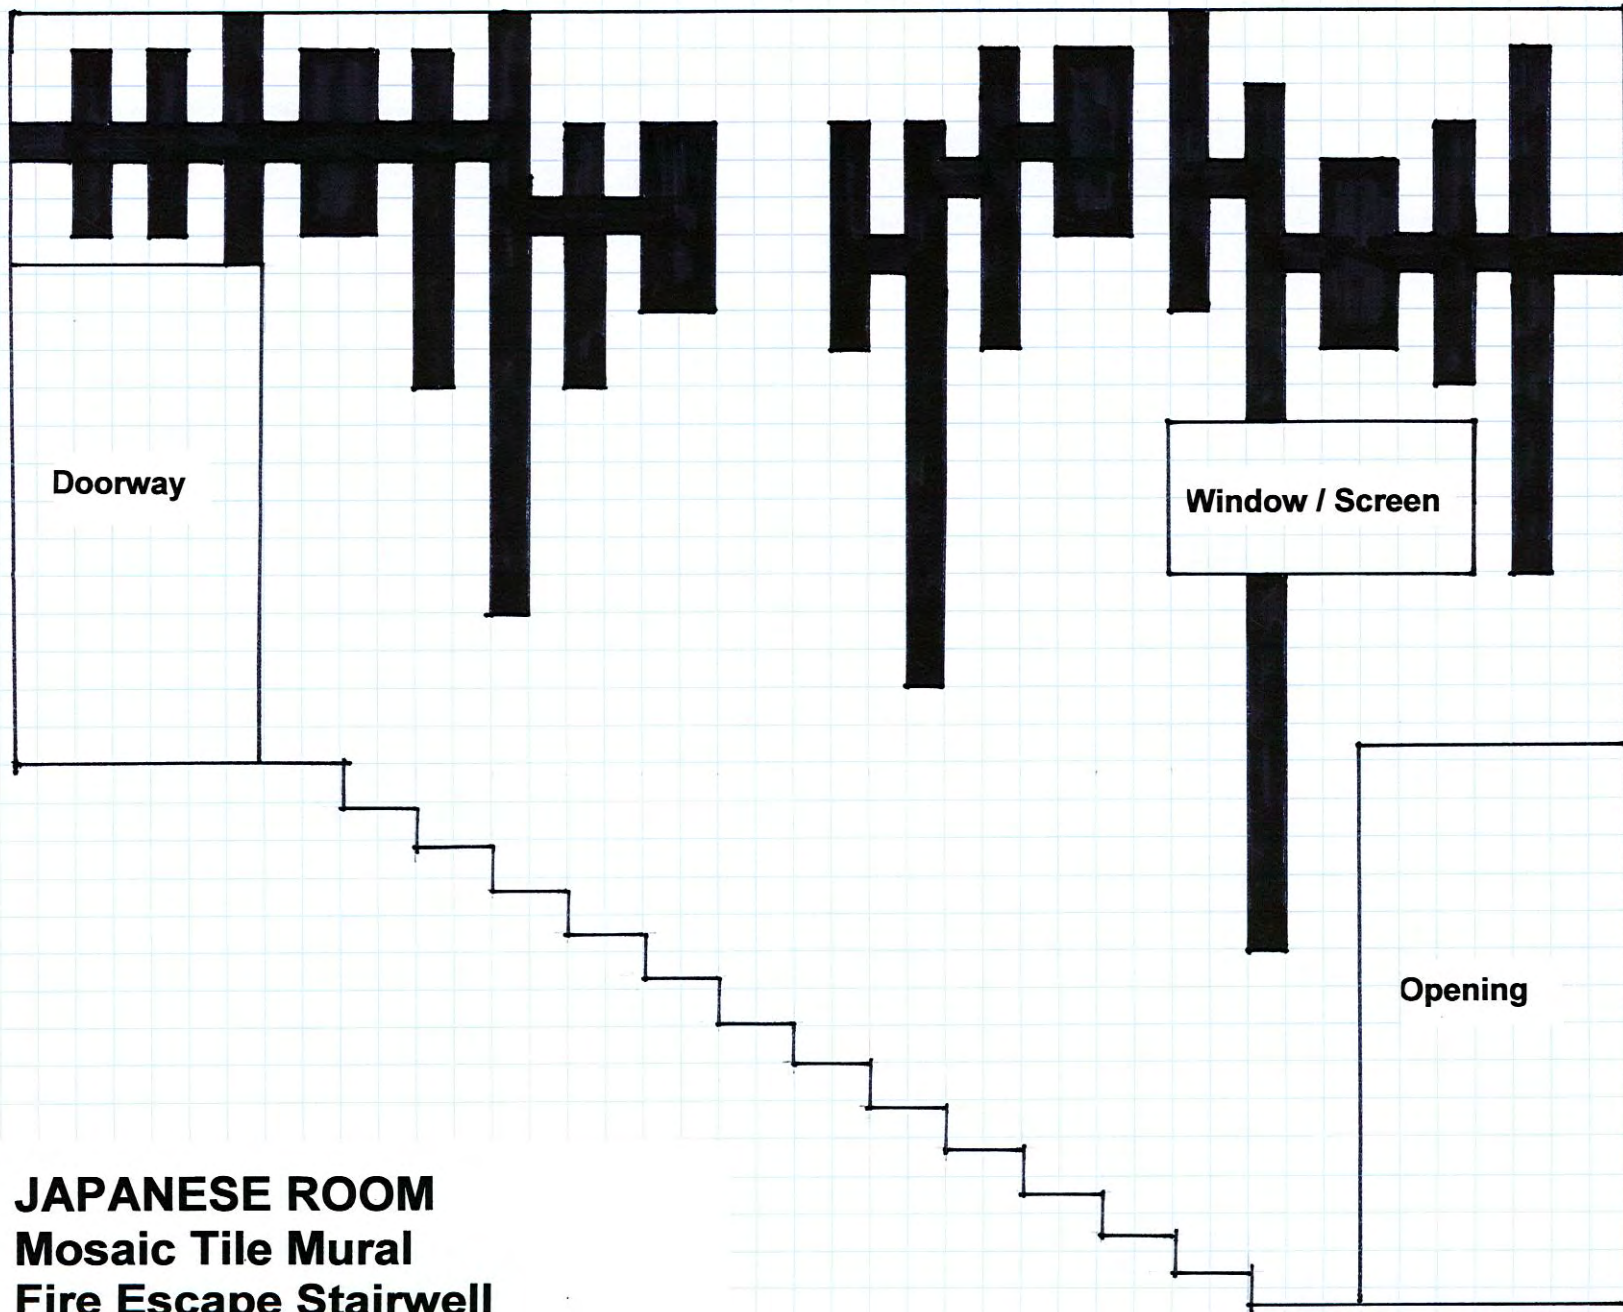

ABP.
JAPANESE ROOM
TILE MURAL
FIRE ESCAPE STAIRS.

TILE PATTERN LAYOUT

PETER ASHFORD.

22/11/12.
SHEET 1/3.

ABP - JAPANESE ROOM
 TILE MURAL
 FIRE ESCAPE STAIR

153 mm / tile incl. gaps.

* TILE GRID NUMBERS ≠ DIMENSIONS

JAPANESE ROOM
Mosaic Tile Mural
Fire Escape Stairwell